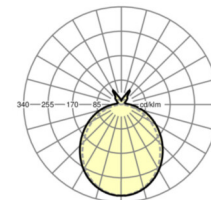

CHARACTERISTICS

Order number	52620096680
EAN number	4020863363346
Commodity code	94051140
Certification mark	IP 55, Protection class I, F, D, HACCP DIN10500/Food/IFS/BRC, Indoor, CE
Impact resistance (IK rating)	IK03
Ambient temperatur	ta 25°C
Special properties	Ready for IoT
Warranty period	5 years
State funding programs	BEG - Federal funding for efficient buildings (valid only for Germany)

ELECTRICAL ENGINEERING

Controller	Electronic driver DALI2 (1 pcs.)
System output	47W
Mains voltage	230V/50Hz
Circuit breakers (inrush current)	12 pieces/B10, 20 pieces/B16, 21 pieces/C10, 33 pieces/C16
Energy efficiency class/light source	C

LIGHTING TECHNOLOGY

Placement	LED, Colour rendering/Light colour CRI ≥ 80 / 4000K
Colour tolerance (MacAdam)	3SDCM
Photobiological safety (Luminaire)	RG1
Nominal luminous flux	6584lm
LED service life	50000h L80/B10 (Tq 25°C)
Luminaire luminous efficiency	141lm/W
UGR lat./long.	21.3 / 20.5

MECHANICS

Housing colour	translucent
Dimensions (LxWxH/DxH)	1563mm x 158mm x 76mm
Weight (net)	3.08kg
Type of installation	Pendant individual mounting

Dimensions

L	1563 mm	Length
B	158 mm	Width
H	76 mm	Height
A1	800 mm	Mounting distance single mounting
P min	150 mm	Minimum suspension length
P max	1900 mm	Maximum suspension length

DEEP-LINK

<https://www.regiolux.de/en/article/52620096680>

Reference	LED 6600lm 840
ηLB	100 %
Φ ↓/↑	87 % / 13 %
UGR lat./long.	21.3 / 20.5